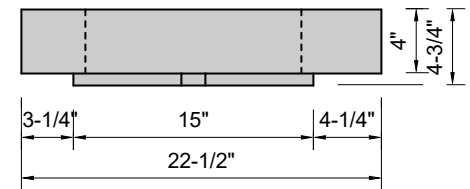

TOP VIEW

FRONT VIEW

SIDE VIEW

Model #: MW-72-03
Modified Wave
8" widespread faucet holes