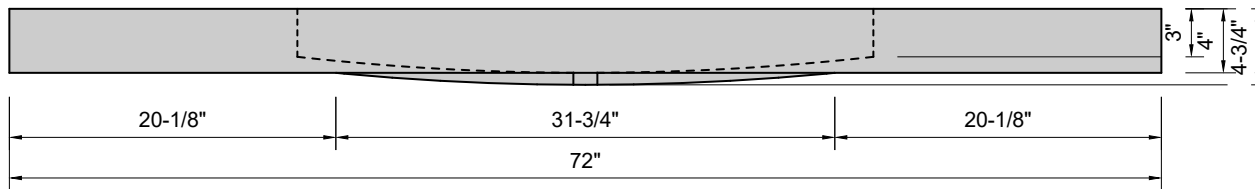

TOP VIEW

FRONT VIEW

SIDE VIEW

Model #: MW-72-03
Modified Wave
8" widespread faucet holes