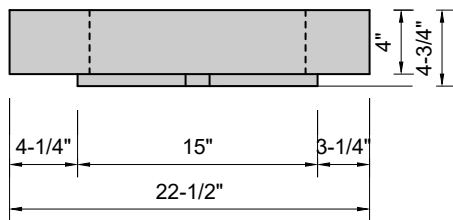

TOP VIEW

FRONT VIEW

SIDE VIEW

Model #: MW-84-00
Modified Wave
no faucet holes