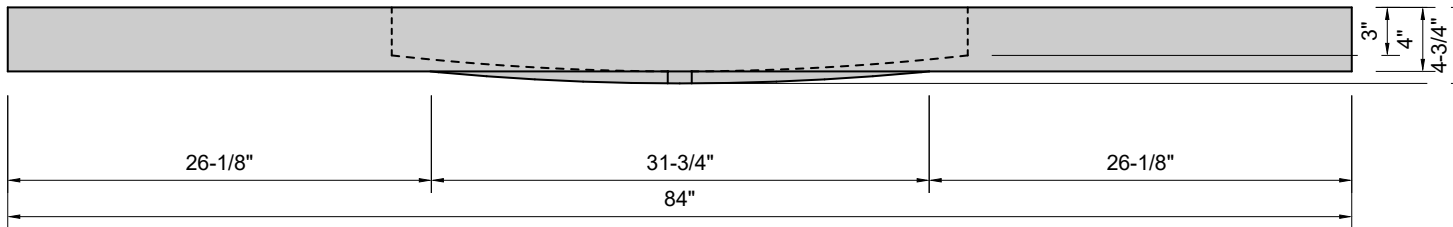

TOP VIEW

FRONT VIEW

SIDE VIEW

Model #: MW-84-00
Modified Wave
no faucet holes