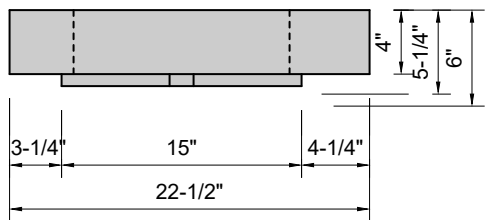

TOP VIEW

FRONT VIEW

SIDE VIEW

Model #: MW-84-01
Modified Wave
single faucet holes