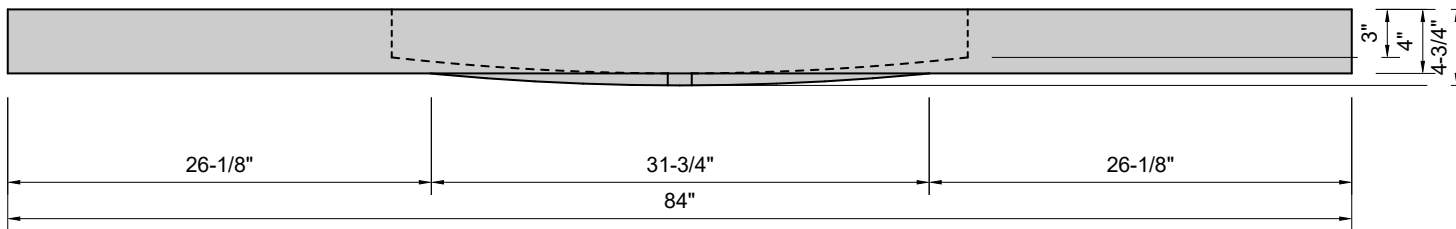

TOP VIEW

FRONT VIEW

SIDE VIEW

Model #: MW-84-01
Modified Wave
single faucet holes