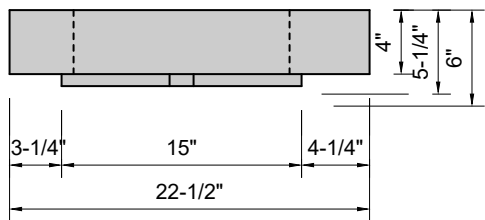

TOP VIEW

FRONT VIEW

SIDE VIEW

Model #: MW-84-03
Modified Wave
8" widespread faucet holes