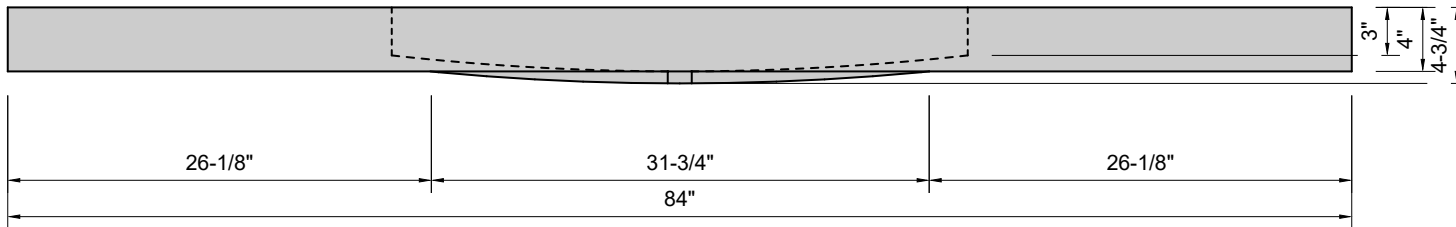

TOP VIEW

FRONT VIEW

SIDE VIEW

Model #: MW-84-03
Modified Wave
8" widespread faucet holes