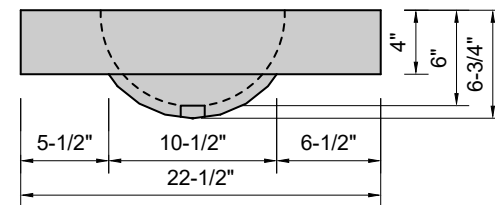

TOP VIEW

FRONT VIEW

SIDE VIEW

Model #: OV-24-00
Oval
no faucet holes