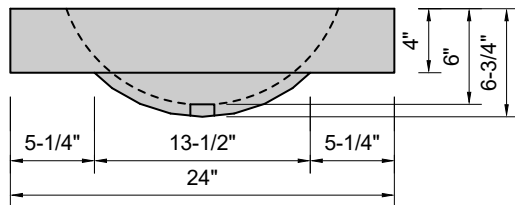

TOP VIEW

FRONT VIEW

SIDE VIEW

Model #: OV-24-00
Oval
no faucet holes