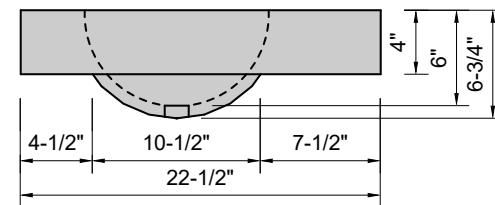

TOP VIEW

FRONT VIEW

SIDE VIEW

Model #: OV-24-01
Oval
single faucet hole