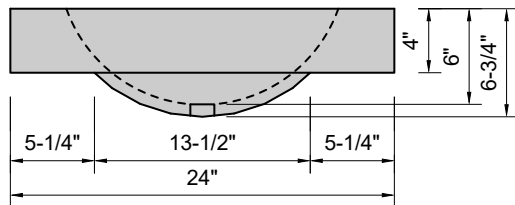

TOP VIEW

FRONT VIEW

SIDE VIEW

Model #: OV-24-01
Oval
single faucet hole