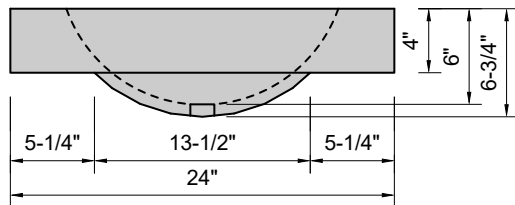

TOP VIEW

FRONT VIEW

SIDE VIEW

Model #: OV-24-03
Oval
8" widespread faucet holes