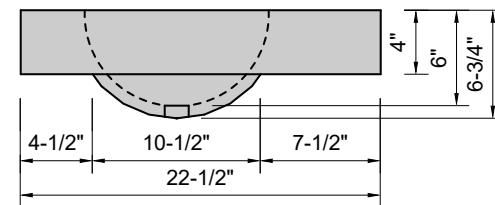

TOP VIEW

FRONT VIEW

SIDE VIEW

Model #: OV-24-03
Oval
8" widespread faucet holes