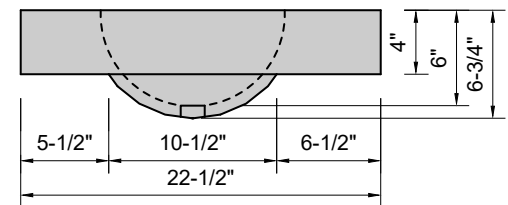

TOP VIEW

FRONT VIEW

SIDE VIEW

Model #: OV-30-00
Oval
no faucet holes