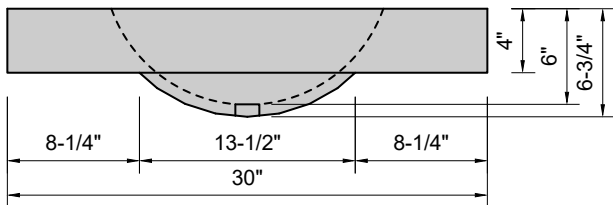

TOP VIEW

FRONT VIEW

SIDE VIEW

Model #: OV-30-00
Oval
no faucet holes