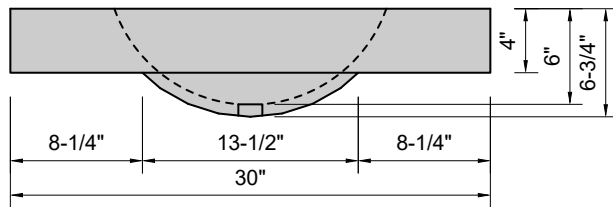

TOP VIEW

FRONT VIEW

SIDE VIEW

Model #: OV-30-01
Oval
single faucet hole