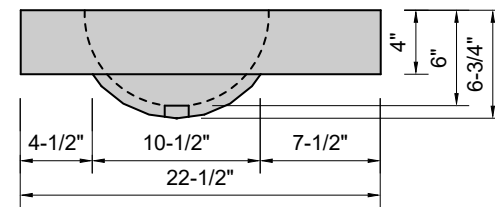

TOP VIEW

FRONT VIEW

SIDE VIEW

Model #: OV-30-01
Oval
single faucet hole