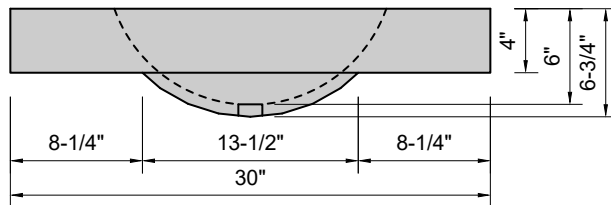

TOP VIEW

FRONT VIEW

SIDE VIEW

Model #: OV-30-03
Oval
8" widespread faucet holes