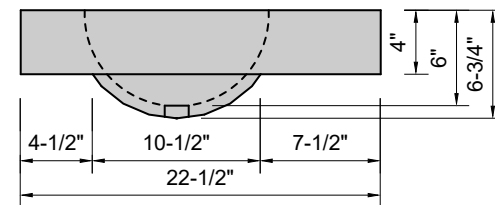

TOP VIEW

FRONT VIEW

SIDE VIEW

Model #: OV-30-03
Oval
8" widespread faucet holes