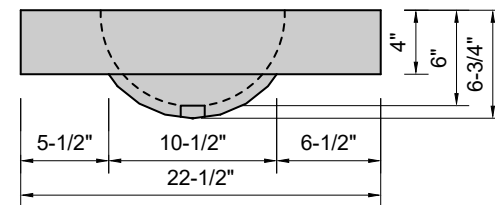

TOP VIEW

FRONT VIEW

SIDE VIEW

Model #: OV-36-00
Oval
no faucet holes