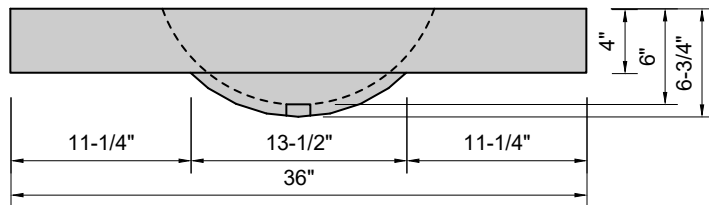

TOP VIEW

FRONT VIEW

SIDE VIEW

Model #: OV-36-00
Oval
no faucet holes