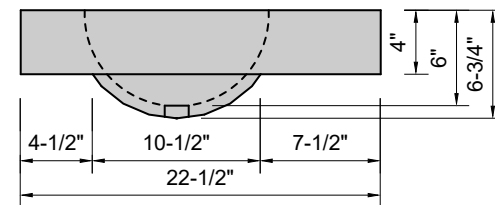

TOP VIEW

FRONT VIEW

SIDE VIEW

Model #: OV-36-01
Oval
single faucet hole