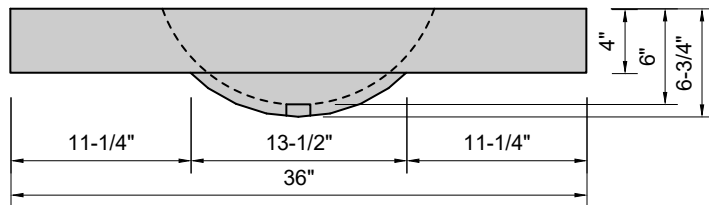

TOP VIEW

FRONT VIEW

SIDE VIEW

Model #: OV-36-01
Oval
single faucet hole