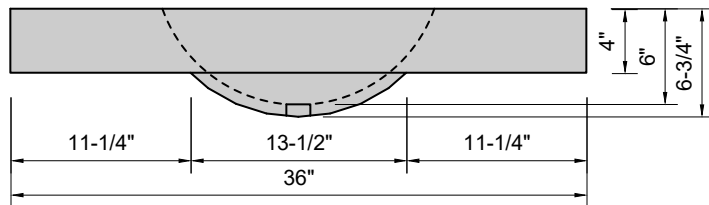

TOP VIEW

FRONT VIEW

SIDE VIEW

Model #: OV-36-03
Oval
8" widespread faucet holes