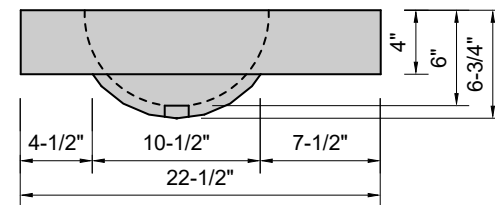

TOP VIEW

FRONT VIEW

SIDE VIEW

Model #: OV-36-03
Oval
8" widespread faucet holes