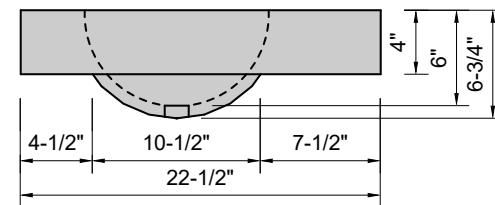

TOP VIEW

FRONT VIEW

SIDE VIEW

Model #: OV-40-03
Oval
8" widespread faucet holes