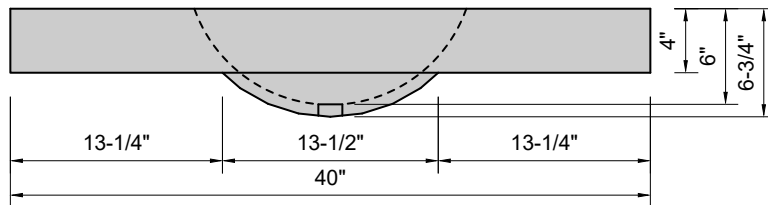

TOP VIEW

FRONT VIEW

SIDE VIEW

Model #: OV-40-03
Oval
8" widespread faucet holes