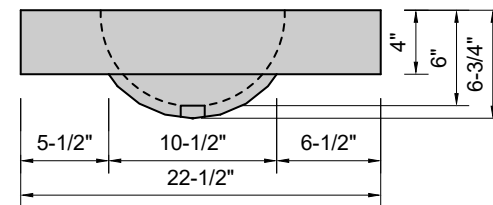

TOP VIEW

FRONT VIEW

SIDE VIEW

Model #: OV-42-00
Oval
no faucet holes