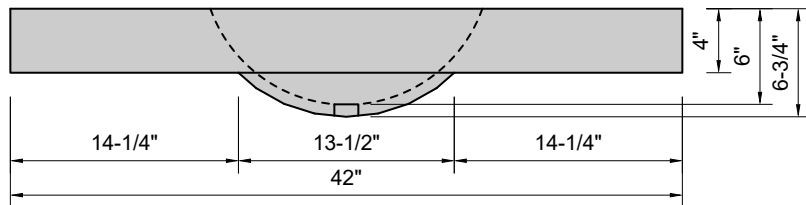

TOP VIEW

FRONT VIEW

SIDE VIEW

Model #: OV-42-00
Oval
no faucet holes