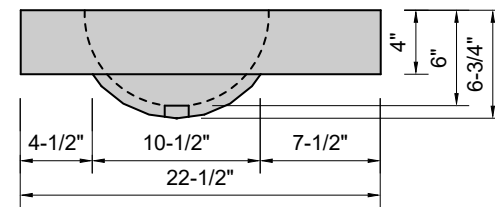

TOP VIEW

FRONT VIEW

SIDE VIEW

Model #: OV-42-01
Oval
single faucet hole