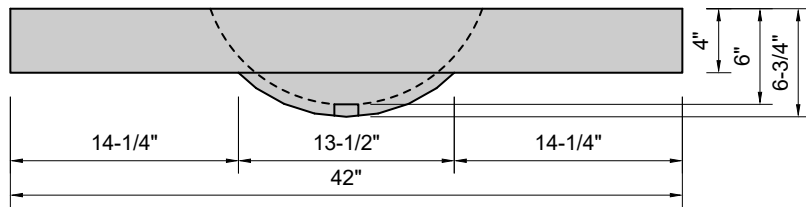

TOP VIEW

FRONT VIEW

SIDE VIEW

Model #: OV-42-01
Oval
single faucet hole