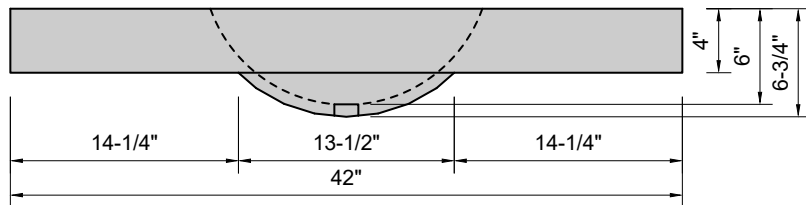

TOP VIEW

FRONT VIEW

SIDE VIEW

Model #: OV-42-03
Oval
8" widespread faucet holes