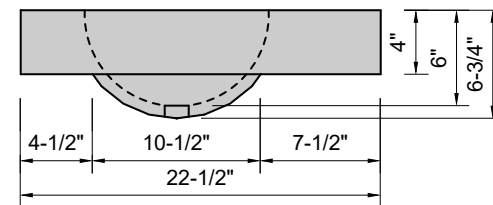

TOP VIEW

FRONT VIEW

SIDE VIEW

Model #: OV-42-03
Oval
8" widespread faucet holes