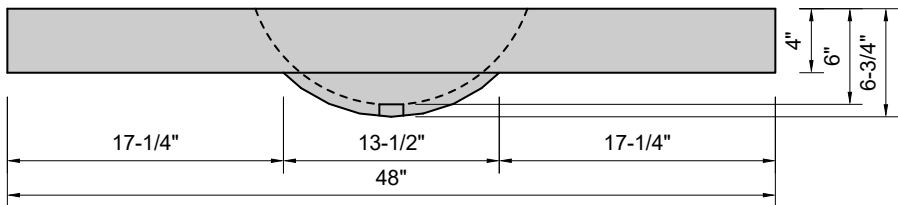

TOP VIEW

FRONT VIEW

SIDE VIEW

Model #: OV-48-00
Oval
no faucet holes