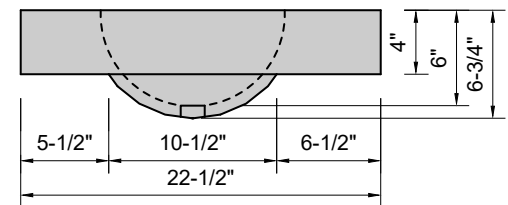

TOP VIEW

FRONT VIEW

SIDE VIEW

Model #: OV-48-00
Oval
no faucet holes