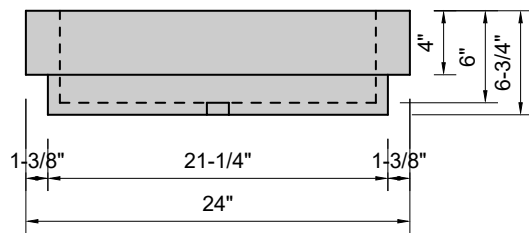

TOP VIEW

FRONT VIEW

SIDE VIEW

**Model #: RT-24-00**  
**Ramp Traditional Drain**  
**no faucet holes**