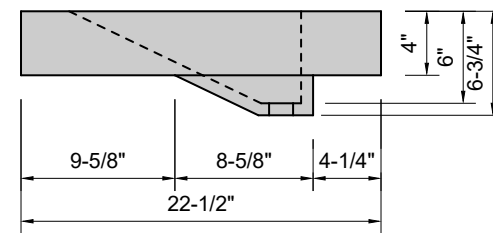

TOP VIEW

FRONT VIEW

SIDE VIEW

**Model #: RT-24-00**  
**Ramp Traditional Drain**  
**no faucet holes**