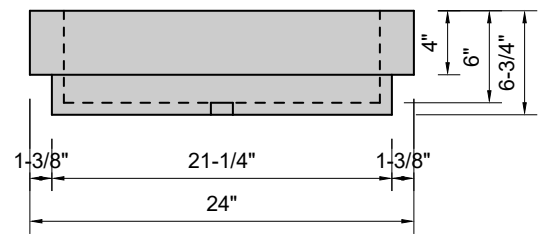

TOP VIEW

FRONT VIEW

SIDE VIEW

Model #: RT-24-01
Ramp Traditional Drain
single faucet hole