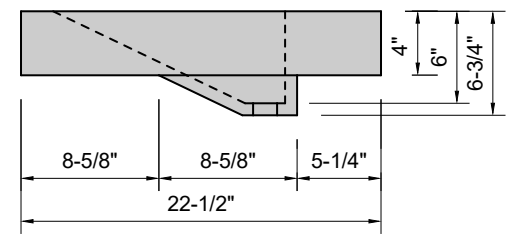

TOP VIEW

FRONT VIEW

SIDE VIEW

Model #: RT-24-01
Ramp Traditional Drain
single faucet hole