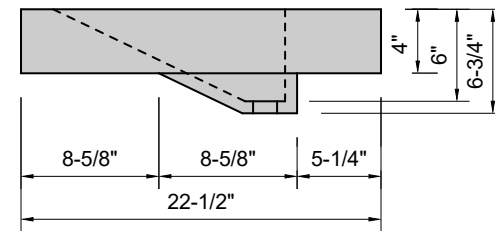

TOP VIEW

FRONT VIEW

SIDE VIEW

Model #: RT-24-03
Ramp Traditional Drain
8" widespread faucet holes