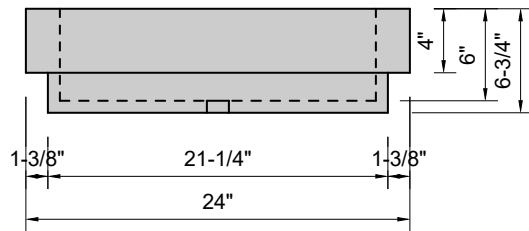

TOP VIEW

FRONT VIEW

SIDE VIEW

Model #: RT-24-03
Ramp Traditional Drain
8" widespread faucet holes