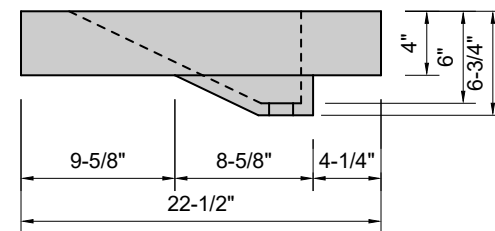

TOP VIEW

FRONT VIEW

SIDE VIEW

Model #: RT-30-00
Ramp Traditional Drain
no faucet holes