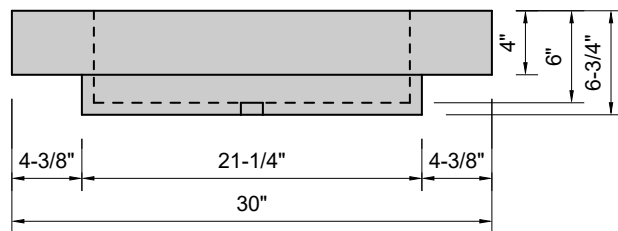

TOP VIEW

FRONT VIEW

SIDE VIEW

Model #: RT-30-00
Ramp Traditional Drain
no faucet holes