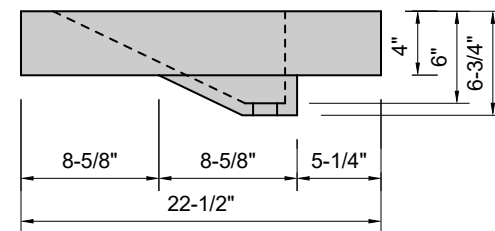

TOP VIEW

FRONT VIEW

SIDE VIEW

Model #: RT-30-01
Ramp Traditional Drain
single faucet hole