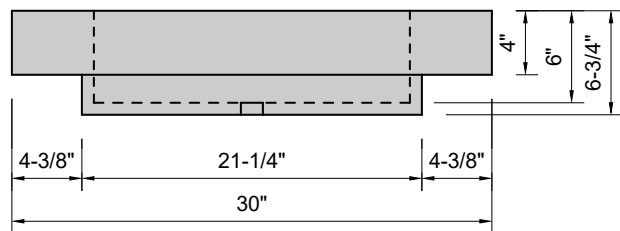

TOP VIEW

FRONT VIEW

SIDE VIEW

Model #: RT-30-01
Ramp Traditional Drain
single faucet hole