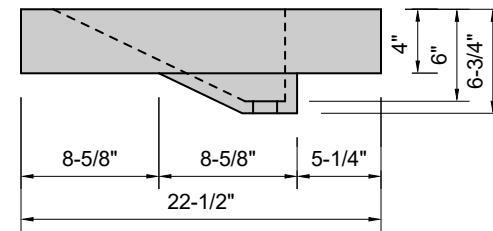

TOP VIEW

FRONT VIEW

SIDE VIEW

Model #: RT-30-03
Ramp Traditional Drain
8" widespread faucet holes