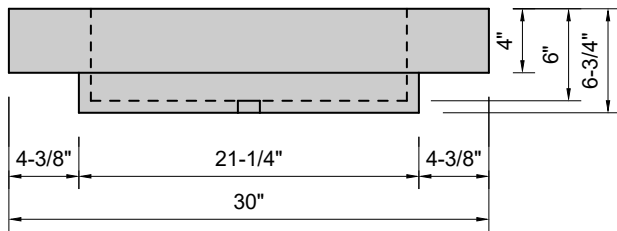

TOP VIEW

FRONT VIEW

SIDE VIEW

Model #: RT-30-03
Ramp Traditional Drain
8" widespread faucet holes