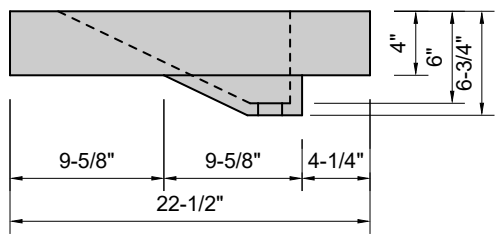

TOP VIEW

FRONT VIEW

SIDE VIEW

**Model #: RT-36-00**  
**Ramp Traditional Drain**  
**no faucet holes**