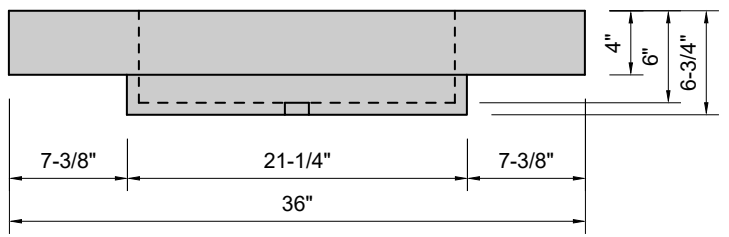

TOP VIEW

FRONT VIEW

SIDE VIEW

**Model #: RT-36-00**  
**Ramp Traditional Drain**  
**no faucet holes**