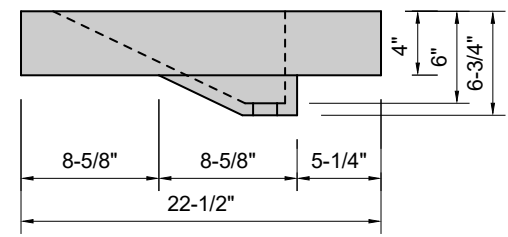

TOP VIEW

FRONT VIEW

SIDE VIEW

Model #: RT-36-01
Ramp Traditional Drain
single faucet hole