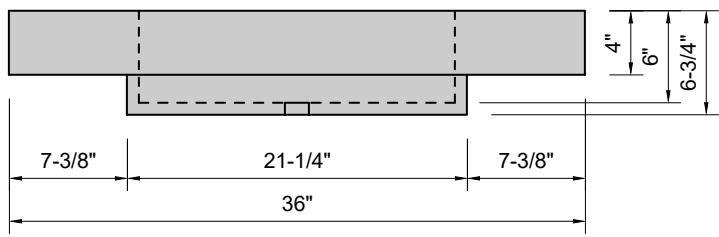

TOP VIEW

FRONT VIEW

SIDE VIEW

Model #: RT-36-01
Ramp Traditional Drain
single faucet hole