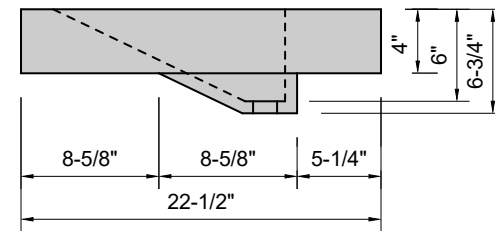

TOP VIEW

FRONT VIEW

SIDE VIEW

Model #: RT-36-03
Ramp Traditional Drain
8" widespread faucet holes