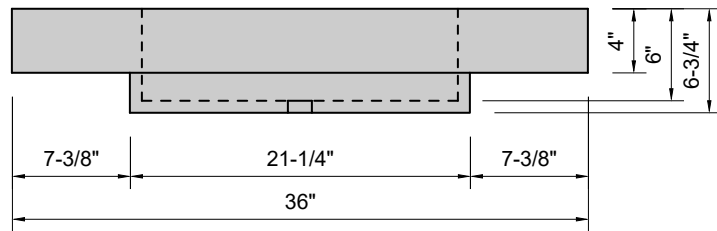

TOP VIEW

FRONT VIEW

SIDE VIEW

Model #: RT-36-03
Ramp Traditional Drain
8" widespread faucet holes