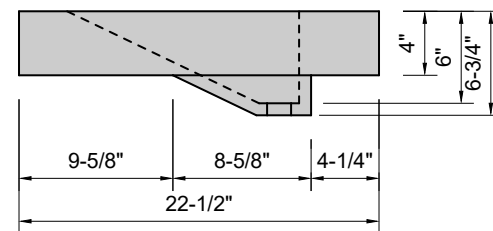

TOP VIEW

FRONT VIEW

SIDE VIEW

Model #: RT-40-00
Ramp Traditional Drain
no faucet holes