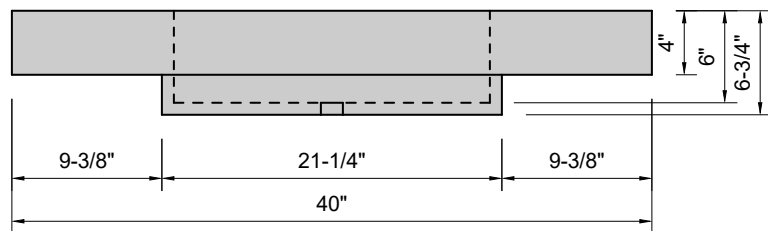

TOP VIEW

FRONT VIEW

SIDE VIEW

Model #: RT-40-00
Ramp Traditional Drain
no faucet holes