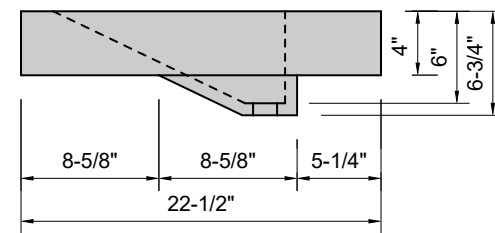

TOP VIEW

FRONT VIEW

SIDE VIEW

**Model #: RT-40-01**  
**Ramp Traditional Drain**  
**single faucet hole**