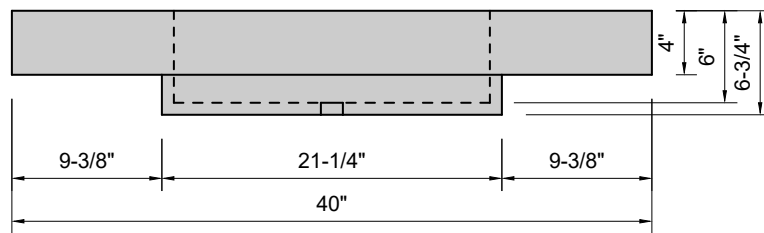

TOP VIEW

FRONT VIEW

SIDE VIEW

**Model #: RT-40-01**  
**Ramp Traditional Drain**  
**single faucet hole**