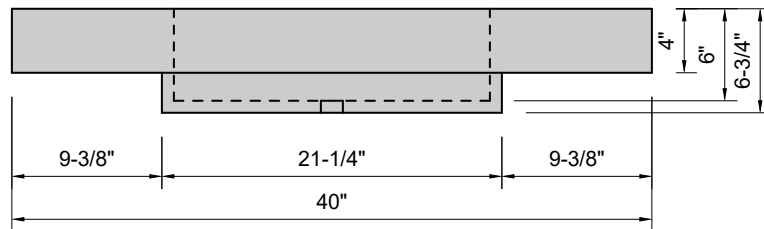

TOP VIEW

FRONT VIEW

SIDE VIEW

Model #: RT-40-03
Ramp Traditional Drain
8" widespread faucet holes