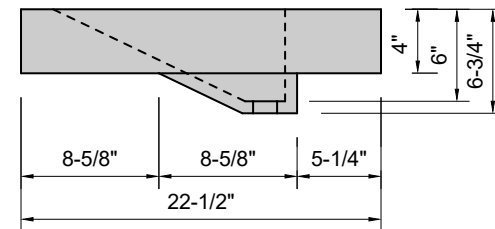

TOP VIEW

FRONT VIEW

SIDE VIEW

Model #: RT-40-03
Ramp Traditional Drain
8" widespread faucet holes