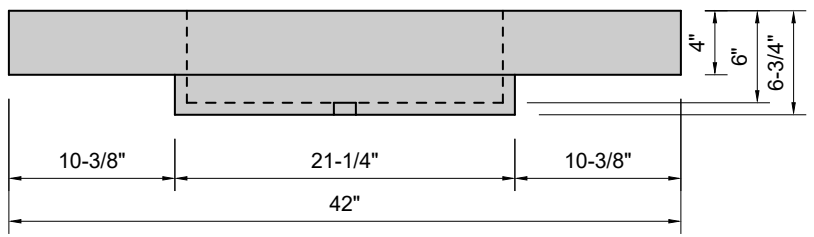

TOP VIEW

FRONT VIEW

SIDE VIEW

Model #: RT-42-00
Ramp Traditional Drain
no faucet holes