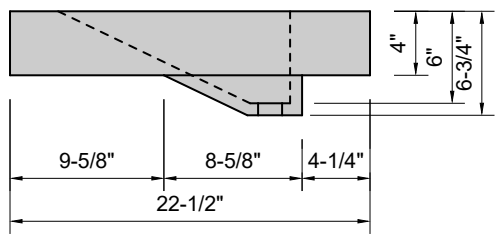

TOP VIEW

FRONT VIEW

SIDE VIEW

Model #: RT-42-00
Ramp Traditional Drain
no faucet holes