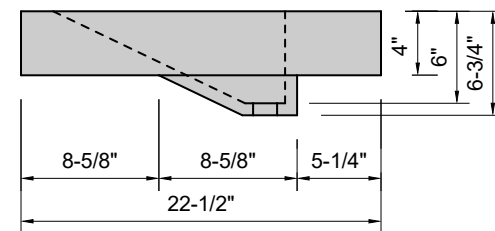

TOP VIEW

FRONT VIEW

SIDE VIEW

Model #: RT-42-01
Ramp Traditional Drain
single faucet hole