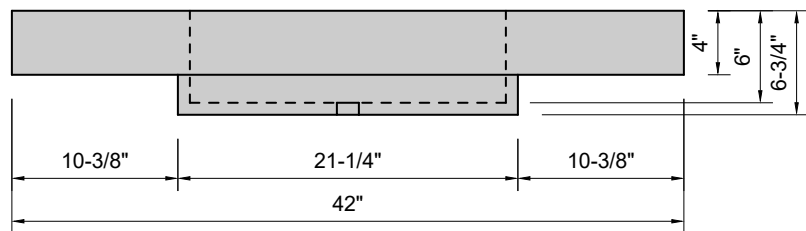

TOP VIEW

FRONT VIEW

SIDE VIEW

Model #: RT-42-01
Ramp Traditional Drain
single faucet hole