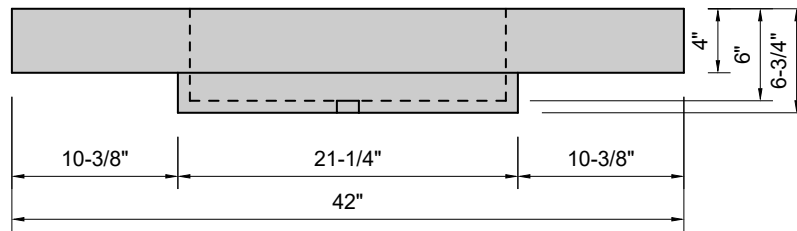

TOP VIEW

FRONT VIEW

SIDE VIEW

Model #: RT-42-03
Ramp Traditional Drain
8" widespread faucet holes