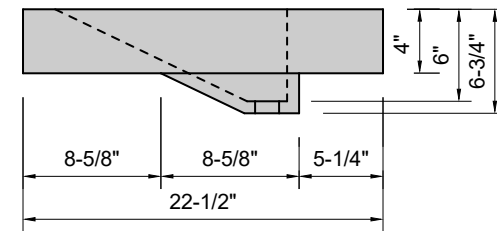

TOP VIEW

FRONT VIEW

SIDE VIEW

Model #: RT-42-03
Ramp Traditional Drain
8" widespread faucet holes