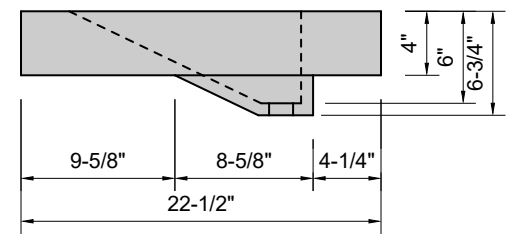

TOP VIEW

FRONT VIEW

SIDE VIEW

Model #: RT-48-00
Ramp Traditional Drain
no faucet holes