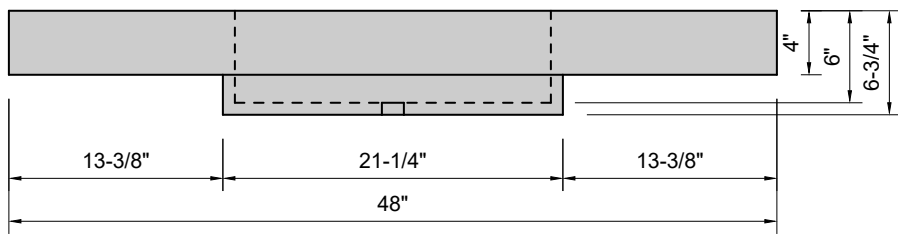

TOP VIEW

FRONT VIEW

SIDE VIEW

Model #: RT-48-00
Ramp Traditional Drain
no faucet holes