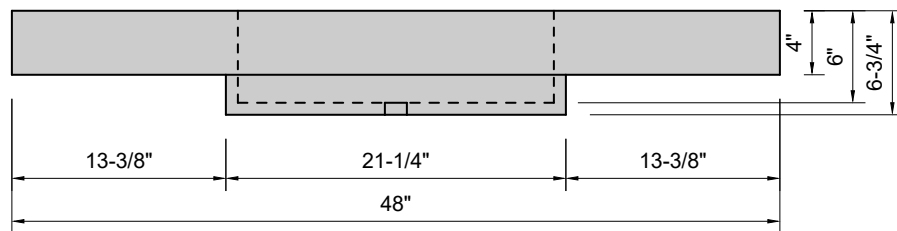

TOP VIEW

FRONT VIEW

SIDE VIEW

Model #: RT-48-01
Ramp Traditional Drain
single faucet hole