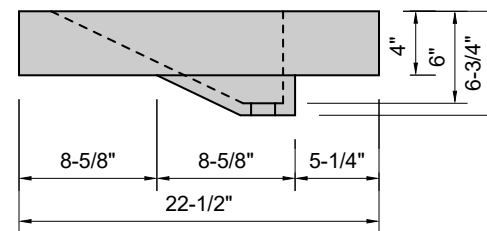

TOP VIEW

FRONT VIEW

SIDE VIEW

Model #: RT-48-01
Ramp Traditional Drain
single faucet hole