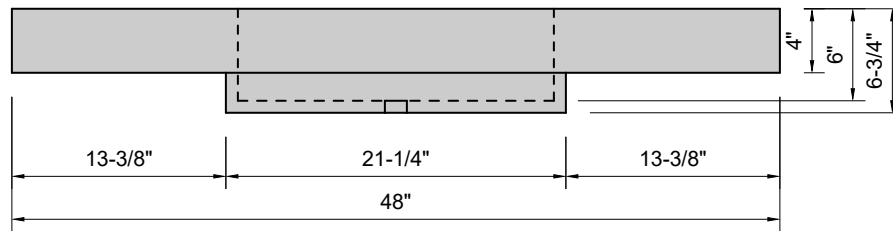

TOP VIEW

FRONT VIEW

SIDE VIEW

Model #: RT-48-03
Ramp Traditional Drain
8" widespread faucet holes