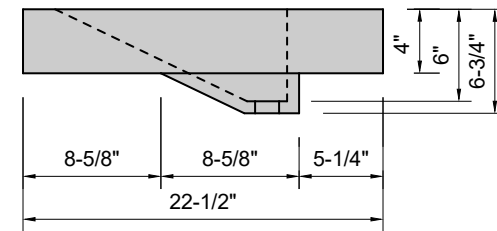

TOP VIEW

FRONT VIEW

SIDE VIEW

Model #: RT-48-03
Ramp Traditional Drain
8" widespread faucet holes