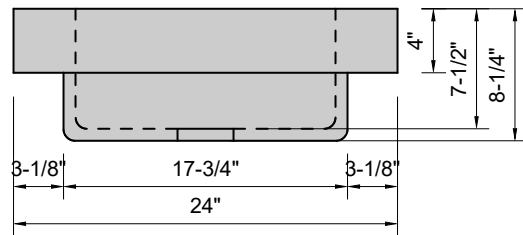

TOP VIEW

FRONT VIEW

SIDE VIEW

**Model #: SC-24-00**  
**Soft Corner**  
**no faucet holes**