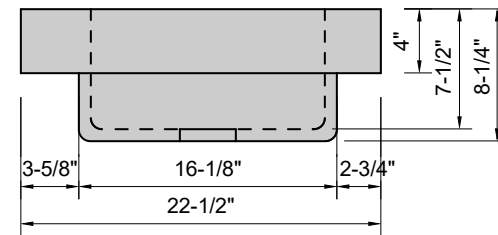

TOP VIEW

FRONT VIEW

SIDE VIEW

**Model #: SC-24-00**  
**Soft Corner**  
**no faucet holes**