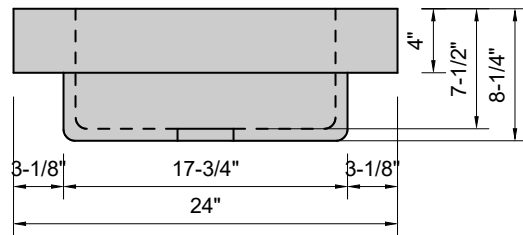

TOP VIEW

FRONT VIEW

SIDE VIEW

Model #: SC-24-01
Soft Corner
single faucet hole