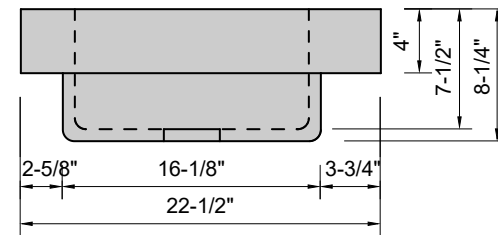

TOP VIEW

FRONT VIEW

SIDE VIEW

Model #: SC-24-01
Soft Corner
single faucet hole