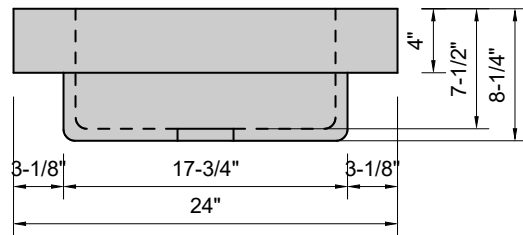

TOP VIEW

FRONT VIEW

SIDE VIEW

Model #: SC-24-03
Soft Corner
8" widespread faucet holes