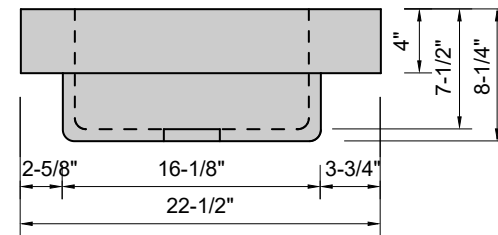

TOP VIEW

FRONT VIEW

SIDE VIEW

Model #: SC-24-03
Soft Corner
8" widespread faucet holes