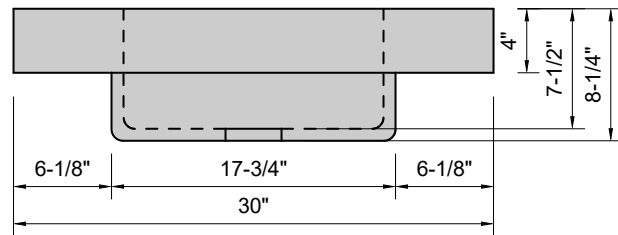

TOP VIEW

FRONT VIEW

SIDE VIEW

Model #: SC-30-00
Soft Corner
no faucet holes