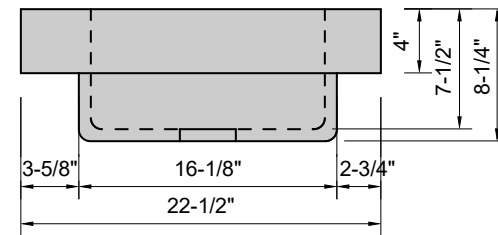

TOP VIEW

FRONT VIEW

SIDE VIEW

Model #: SC-30-00
Soft Corner
no faucet holes