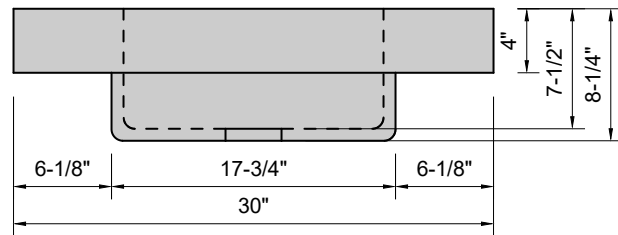

TOP VIEW

FRONT VIEW

SIDE VIEW

Model #: SC-30-01
Soft Corner
single faucet hole