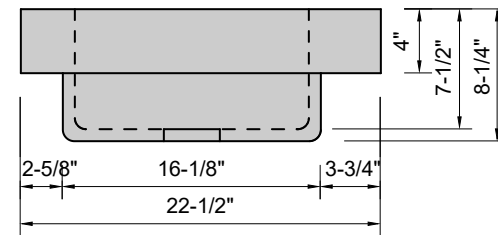

TOP VIEW

FRONT VIEW

SIDE VIEW

Model #: SC-30-01
Soft Corner
single faucet hole