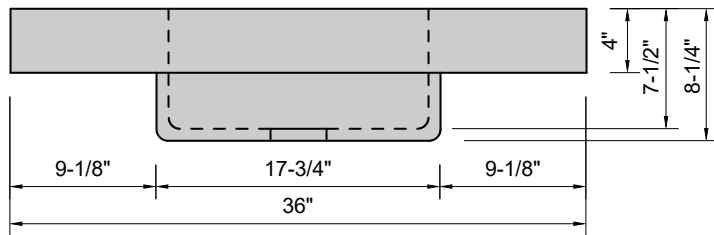

TOP VIEW

FRONT VIEW

SIDE VIEW

Model #: SC-36-00
Soft Corner
no faucet holes