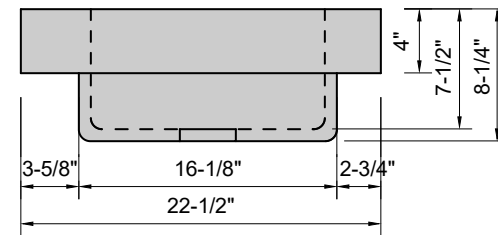

TOP VIEW

FRONT VIEW

SIDE VIEW

Model #: SC-36-00
Soft Corner
no faucet holes