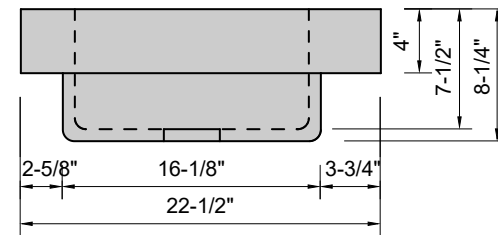

TOP VIEW

FRONT VIEW

SIDE VIEW

Model #: SC-36-01
Soft Corner
single faucet hole