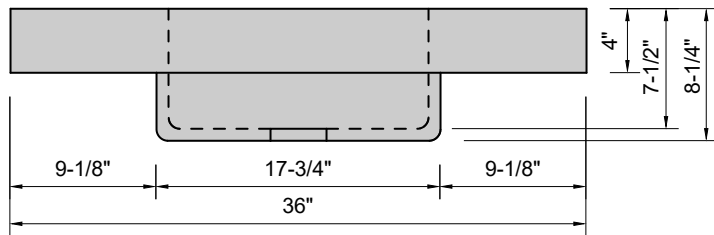

TOP VIEW

FRONT VIEW

SIDE VIEW

Model #: SC-36-01
Soft Corner
single faucet hole