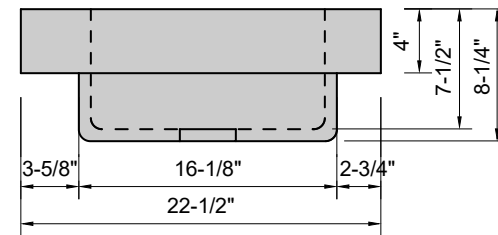

TOP VIEW

FRONT VIEW

SIDE VIEW

Model #: SC-40-00
Soft Corner
no faucet holes