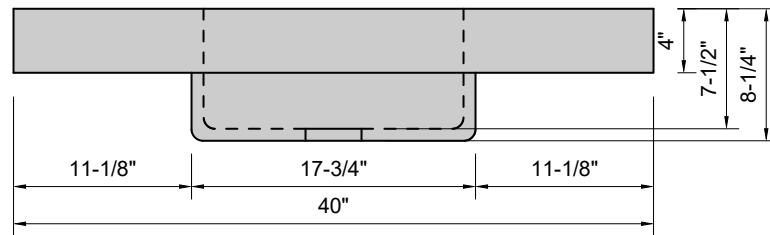

TOP VIEW

FRONT VIEW

SIDE VIEW

Model #: SC-40-00
Soft Corner
no faucet holes