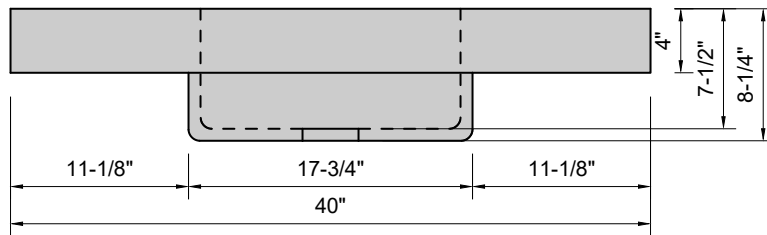

TOP VIEW

FRONT VIEW

SIDE VIEW

Model #: SC-40-01
Soft Corner
single faucet hole