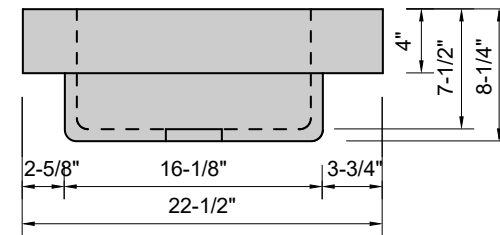

TOP VIEW

FRONT VIEW

SIDE VIEW

Model #: SC-40-01
Soft Corner
single faucet hole