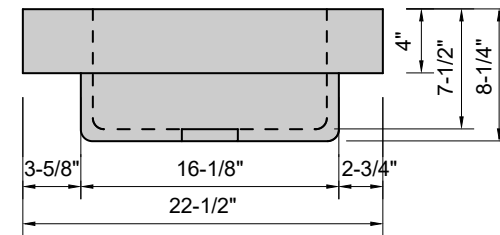

TOP VIEW

FRONT VIEW

SIDE VIEW

Model #: SC-42-00
Soft Corner
no faucet holes