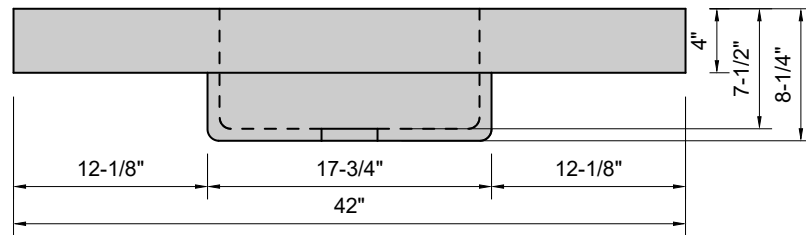

TOP VIEW

FRONT VIEW

SIDE VIEW

Model #: SC-42-00
Soft Corner
no faucet holes