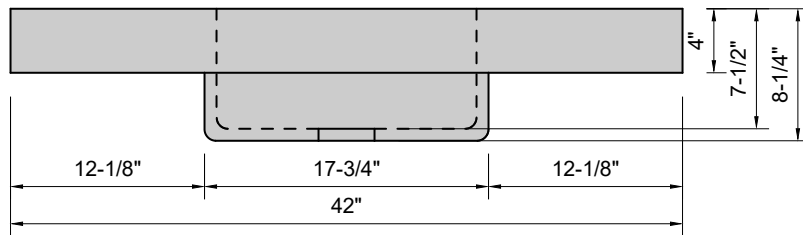

TOP VIEW

FRONT VIEW

SIDE VIEW

Model #: SC-42-01
Soft Corner
single faucet hole