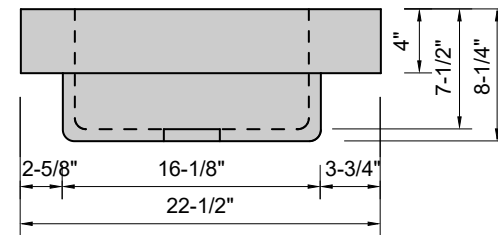

TOP VIEW

FRONT VIEW

SIDE VIEW

Model #: SC-42-01
Soft Corner
single faucet hole