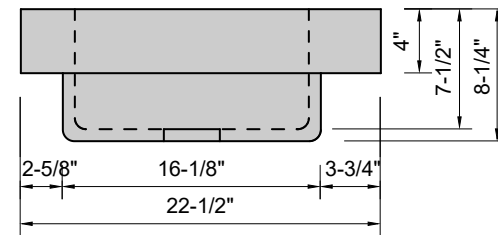

TOP VIEW

FRONT VIEW

SIDE VIEW

Model #: SC-48-01
Soft Corner
single faucet hole