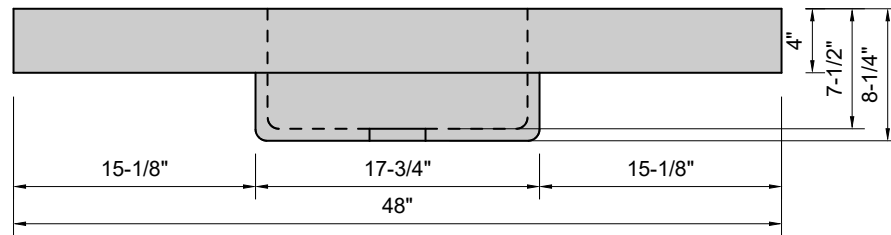

TOP VIEW

FRONT VIEW

SIDE VIEW

Model #: SC-48-01
Soft Corner
single faucet hole