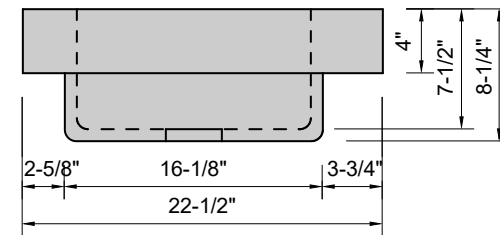

TOP VIEW

FRONT VIEW

SIDE VIEW

Model #: SC-48-03
Soft Corner
8" widespread faucet holes