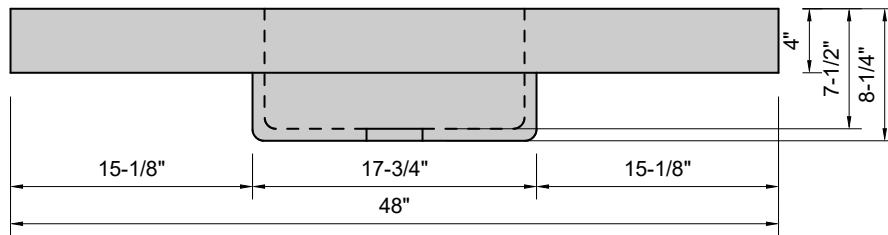

TOP VIEW

FRONT VIEW

SIDE VIEW

Model #: SC-48-03
Soft Corner
8" widespread faucet holes