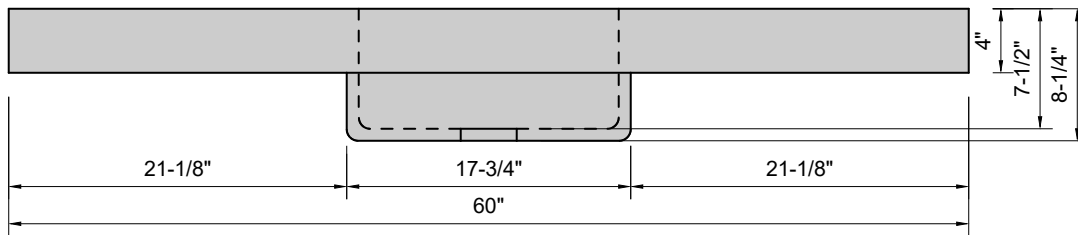

TOP VIEW

FRONT VIEW

SIDE VIEW

Model #: SC-60-00
Soft Corner
no faucet holes