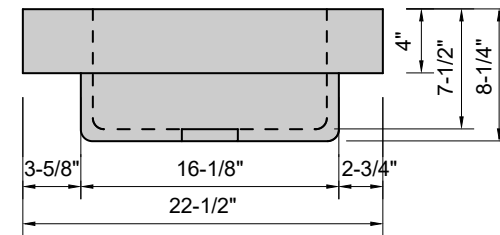

TOP VIEW

FRONT VIEW

SIDE VIEW

Model #: SC-60-00
Soft Corner
no faucet holes